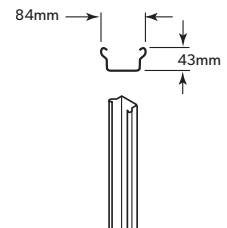

- Made with 0.35mm BMT COLORBOND® steel
- Features a bold rib & peaked fluting

LYSAGHT® FENCE RAIL

- Made with 0.80mm BMT COLORBOND® steel
- Unique, octagonal appearance

LYSAGHT® FENCE POST

- Made with 0.80mm BMT COLORBOND® steel
- Distinctive, solid design