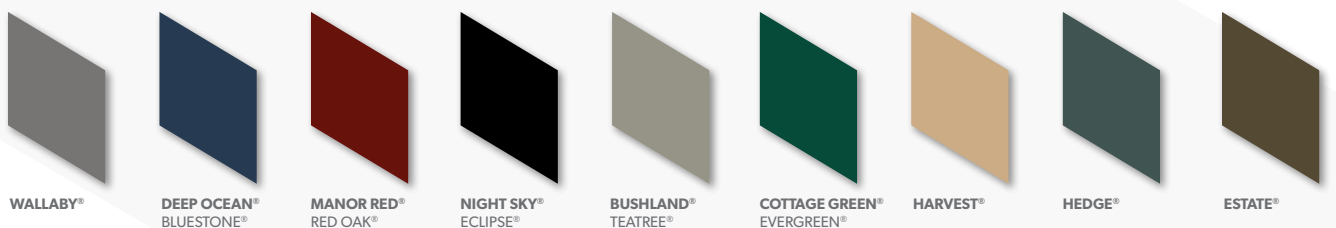

*When the fence is installed and maintained according to COLORBOND® steel & Lysaght guidelines.

^Not available for MINISCREEN®.

‡Available for NEETASCREEN® and SPANSCREEN® only.

CREATE YOUR IDEAL FENCE

WITH NEETASCREEN®, PICK AND CHOOSE FROM A RANGE OF COLORBOND® STEEL COLOURS AND PLUS OPTIONS

NEETASCREEN®, with its bold infill sheets framed by a distinctive post and rail design, is an integrated system allowing you to design a fence perfect to your architectural style – it all comes down to whether you want your new fence to blend in or stand out!

- Made with 0.35mm BMT COLORBOND® steel
- Features a bold rib & peaked fluting

LYSAGHT® FENCE RAIL

- Made with 0.80mm BMT COLORBOND® steel
- Unique, octagonal appearance

LYSAGHT® FENCE POST

- Made with 0.80mm BMT COLORBOND® steel
- Distinctive, solid design

COLORBOND® STEEL STANDARD FENCING COLOUR RANGE

COLORBOND® STEEL SECONDARY & EXTENDED FENCING COLOUR RANGE

Note: Availability of colours in COLORBOND® steel Secondary & Extended Fencing Colour Range varies between regions. Where a colour is available, extended lead times may also apply in some regions. Please consult with your supplier or nearest Lysaght branch for local availability. The COLORBOND® steel colours shown have been reproduced to represent actual product colours as accurately as possible. We recommend checking your chosen colour against an actual sample of the product before purchasing as varying light conditions and limitations of the printing process affect colour tones. The profile of fence posts and rails actually supplied may vary between regions and may differ to photos and drawings featured in this brochure and on our website. Please consult with your supplier or nearest Lysaght branch if you have any queries.