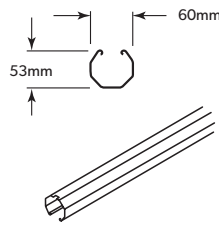

PLUS OPTIONS & ACCESSORIES

Gates, Lattice, Plinths, Slats, & Pickets add additional function and appeal to your fence - please check with your supplier as availability varies.

QUALITY FENCE COMPONENTS

NEETASCREEN® INFILL

- Made with 0.35mm BMT COLORBOND® steel
- Features a bold rib & peaked fluting

LYSAGHT® FENCE RAIL

- Made with 0.80mm BMT COLORBOND® steel
- Unique, octagonal appearance

LYSAGHT® FENCE POST

- Made with 0.80mm BMT COLORBOND® steel
- Distinctive, solid design