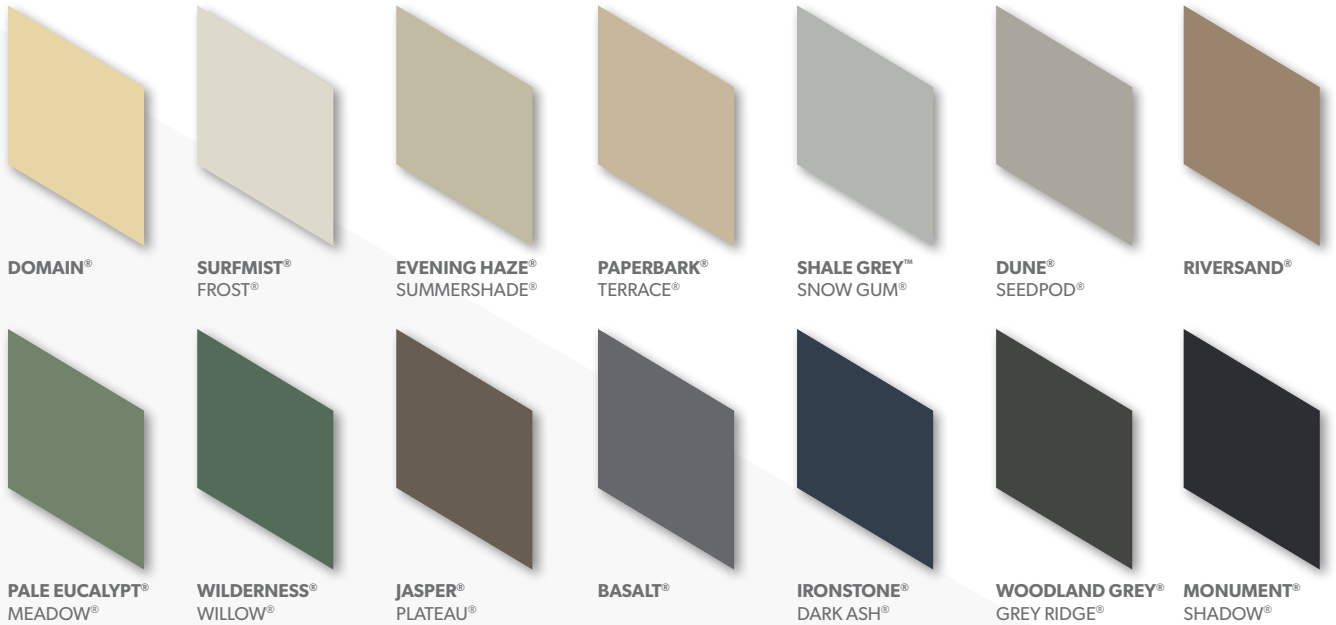

*When the fence is installed and maintained according to COLORBOND® steel & Lysaght guidelines.

^Not available for MINISCREEN®.

‡Available for NEETASCREEN® and SPANSCREEN® only.

CREATE YOUR IDEAL FENCE

WITH NEETASCREEN®, PICK AND CHOOSE FROM A RANGE OF COLORBOND® STEEL COLOURS AND PLUS OPTIONS

NEETASCREEN®, with its bold infill sheets framed by a distinctive post and rail design, is an integrated system allowing you to design a fence perfect to your architectural style – it all comes down to whether you want your new fence to blend in or stand out!

- Made with 0.35mm BMT COLORBOND® steel
- Features a bold rib & peaked fluting

LYSAGHT® FENCE RAIL

- Made with 0.80mm BMT COLORBOND® steel
- Unique, octagonal appearance

LYSAGHT® FENCE POST

- Made with 0.80mm BMT COLORBOND® steel
- Distinctive, solid design

COLORBOND® STEEL STANDARD FENCING COLOUR RANGE

COLORBOND® STEEL SECONDARY & EXTENDED FENCING COLOUR RANGE

Note: Availability of colours in COLORBOND® steel Secondary & Extended Fencing Colour Range varies between regions. Where a colour is available, extended lead times may also apply in some regions. Please consult with your supplier or nearest Lysaght branch for local availability. The COLORBOND® steel colours shown have been reproduced to represent actual product colours as accurately as possible. We recommend checking your chosen colour against an actual sample of the product before purchasing as varying light conditions and limitations of the printing process affect colour tones. The profile of fence posts and rails actually supplied may vary between regions and may differ to photos and drawings featured in this brochure and on our website. Please consult with your supplier or nearest Lysaght branch if you have any queries.